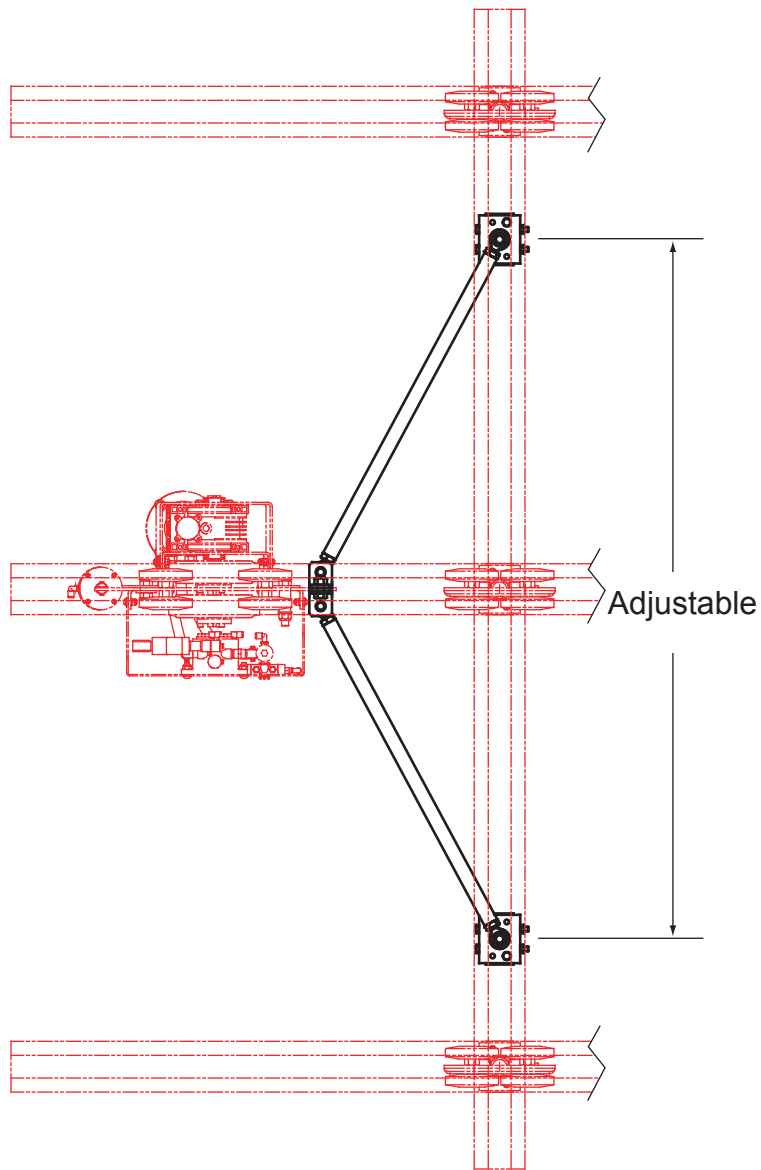

BRIDGE TOW BAR ASSEMBLY

Tow Bar TRA5004

**Works with
Air Tractors:
TRA5000 Series
TRA5500 Series**

Tow Bar Assembly Features

- Attaches to Knight Air Tractors Series TRA5000 and TRA5500.
- Tows Knight RAD7510 and RAD4110 Aluminum Rail bridges.
- Easy Assembly.
- Tow Capacity: Up to 3000lbs.[1360kg]

Part Number	Weight
TRA5004	26.6 lbs [12.07 kg]