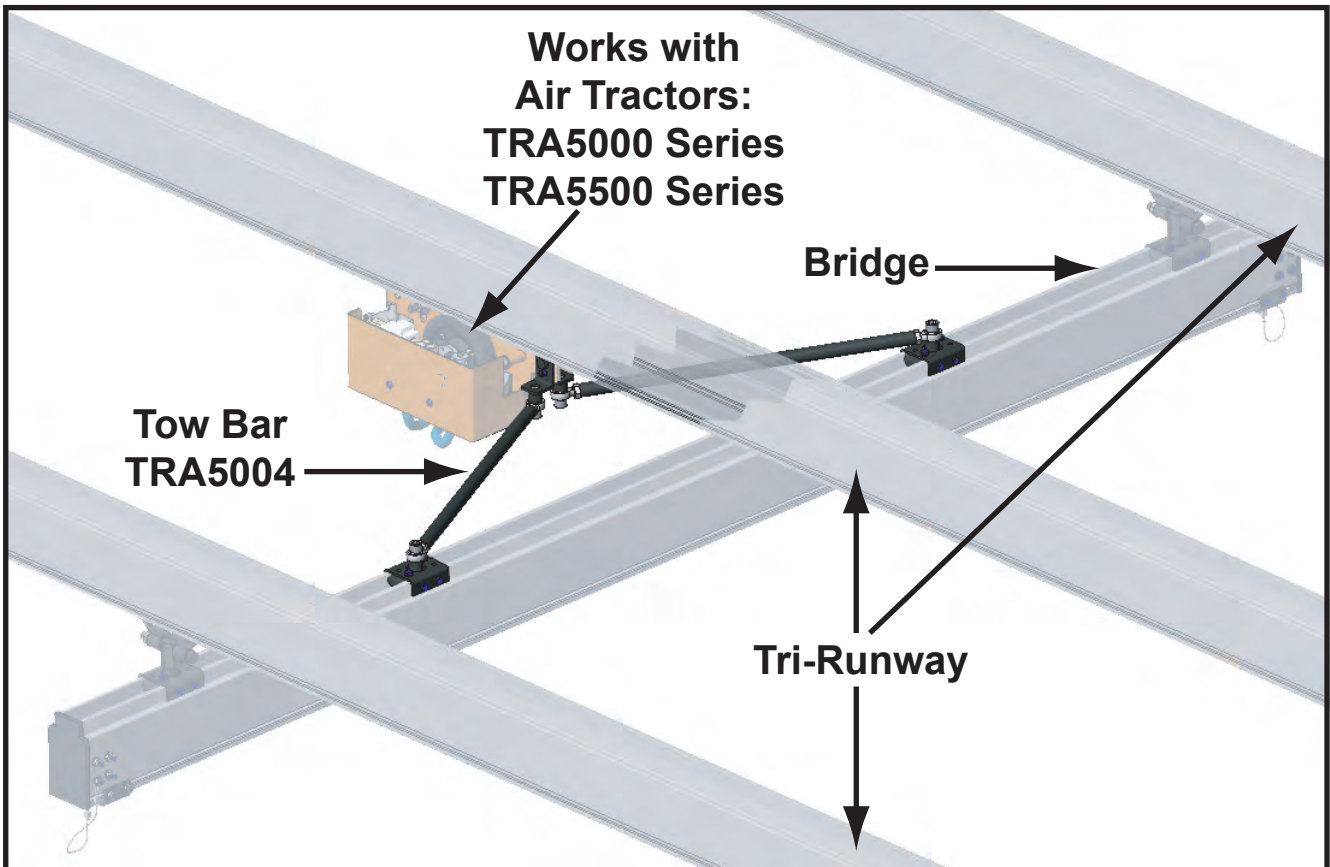

BRIDGE TOW BAR ASSEMBLY

Tow Bar TRA5004

**Works with
Air Tractors:
TRA5000 Series
TRA5500 Series**

Tow Bar Assembly Features

- Attaches to Knight Air Tractors Series TRA5000 and TRA5500.
- Tows Knight RAD7510 and RAD4110 Aluminum Rail bridges.
- Easy Assembly.
- Tow Capacity: Up to 3000lbs.[1360kg]

Part Number	Weight
TRA5004	26.6 lbs [12.07 kg]